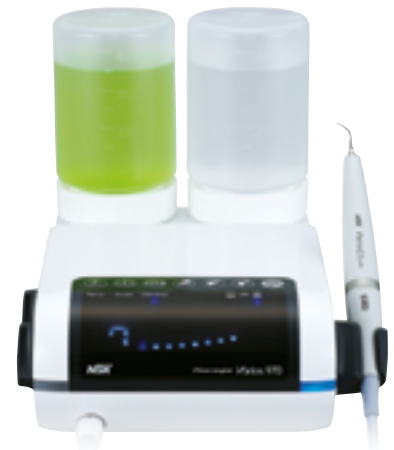

Units come with:

- 1 handpiece
- G4, G8 & G16 tips
- 3 tip wrenches
- sterilisation case

• **Optic**

MODEL Varios 970 LUX
CODE Y1004161
RRP £2,898

• **Non-Optic**

MODEL Varios 970
CODE Y1004160
RRP £2,494

OFFER + 2 FREE

HANDPIECES & STERILISATION CASES**

**EXCLUDING EXTRA TIPS/TIP WRENCHES

Varios2 handpiece

• **Optic**

MODEL VA2-LUX-HP
CODE E351050
RRP £531

Varios2 handpiece

• **Non-Optic**

MODEL VA2-HP
CODE E350050
RRP £279