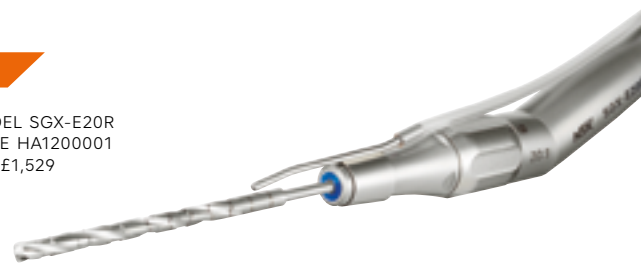

**FREE 20:1 IMPLANT HANDPIECE
OR SURGICAL STRAIGHT**
WHEN YOU BUY A SPARE MOTOR/CORD

ZYGOMATIC HANDPIECE

NEW

- **Non-Optic** • **20:1 Reduction** • **Twist chuck** • **12 Month warranty**

NSK's new handpiece for Zygomatic & Pterygoid implants. Its unique angulated shape offers optimal access and visibility.

MODEL SGX-E20R
CODE HA1200001
RRP £1,529

1 + 1 FREE*

IMPLANT CONTRA-ANGLES 20:1

- Max speed: 2,000min⁻¹ • **2 year warranty**

- **Optic & Dismantleable**

MODEL Ti-Max X-DSG20L CODE C1068001 RRP £1,527

- **Optic**