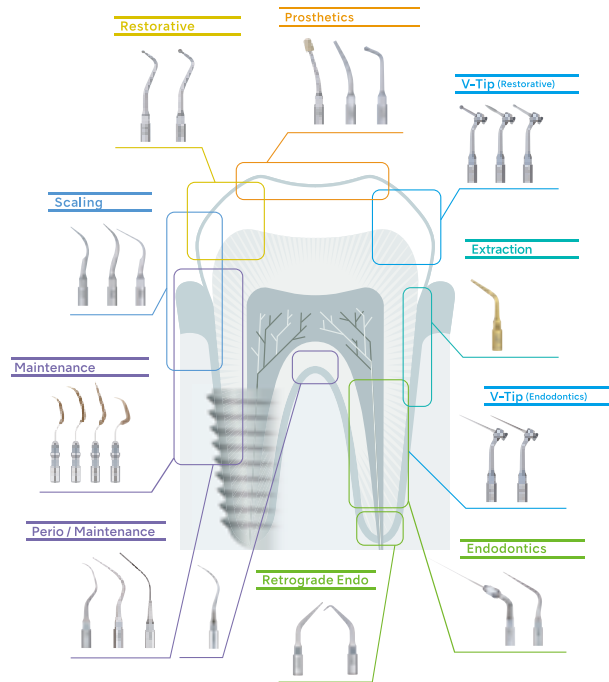

Scaler Tips

1 + 1 FREE*

TIPS FOR VARIOS
ULTRASONIC SCALER

Scan/Click
Full range
of tips

TIPS FOR AIR SCALERS

Scan/Click
Tips for
Air Scaler

AIR SCALERS

Direct connection
air scaler

- Oscillation frequency 5,600-5,850Hz
- Kit includes 3 scaler tips

MODEL AS2000
CODE T698001 (Midwest M4 hose)
CODE T697001 (Borden B2/B3 hose)
RRP £477 each

Optic air scaler with
coupling connection

- Oscillation frequency 6,200-5,850Hz
- Scratch resistant with titanium body
- Kit includes 3 scaler tips

MODEL Ti-Max S970L
CODE T1005001**
RRP £1,339

**also available in KaVo® fitting T1015001
and Sirona® fitting T1013001, RRP £1,372

FREE NAC-EC WITH AS2000

FREE 2 x NAC-EC WITH S970