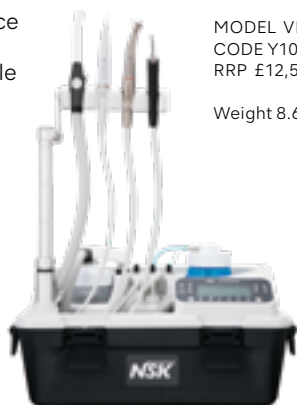

VIVA ace

MOBILE DENTISTRY SYSTEM

- Ideal as a surgery back up or to visit shielded patients
- Lightweight micromotor with additional endo functions
- Multipurpose ultrasonic handpiece
- Quick setup and storage
- 4-level adjustable height and angle

MODEL VIVA ace
CODE Y1003773
RRP £12,517

Weight 8.6kg

Width 462 mm, Height 284 mm, Depth 292 mm

iProphy

NEW

CORDLESS PROPHY HANDPIECE

The complete kit comes with a 4:1 reduction head for screw-in prophy cups/brushes. Alternatively a PR-F head (optional extra) can be used that connects to disposable Prophy heads.