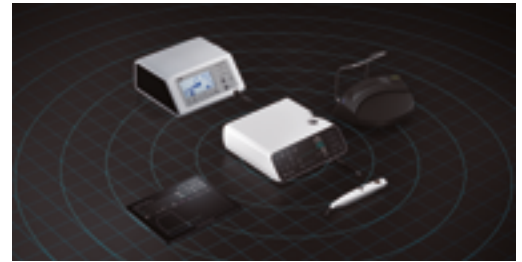

Complete Kit contains:

- Control unit
- Motor/Cord
- 20:1 contra angle
- Wireless foot control

- **Optic**
- **With Ti-Max X-SG20L**

MODEL Surgic Pro2
CODE Y1004195
RRP £5,856

- **Non-Optic**
- **With S-Max SG20**

MODEL Surgic Pro2
CODE Y1004196
RRP £4,164

BUY ANY Surgic Pro2 AND GET Osseo 100+ FOR FREE**

MODEL Osseo 100+
CODE Y1004176

LINK BY BLUETOOTH

- Wireless Foot Control
- iPad
- Variosurg3 (Surgical Piezo) operate with 1 wireless Foot control
- Osseo100+ confirms ISQ value over a shared interface